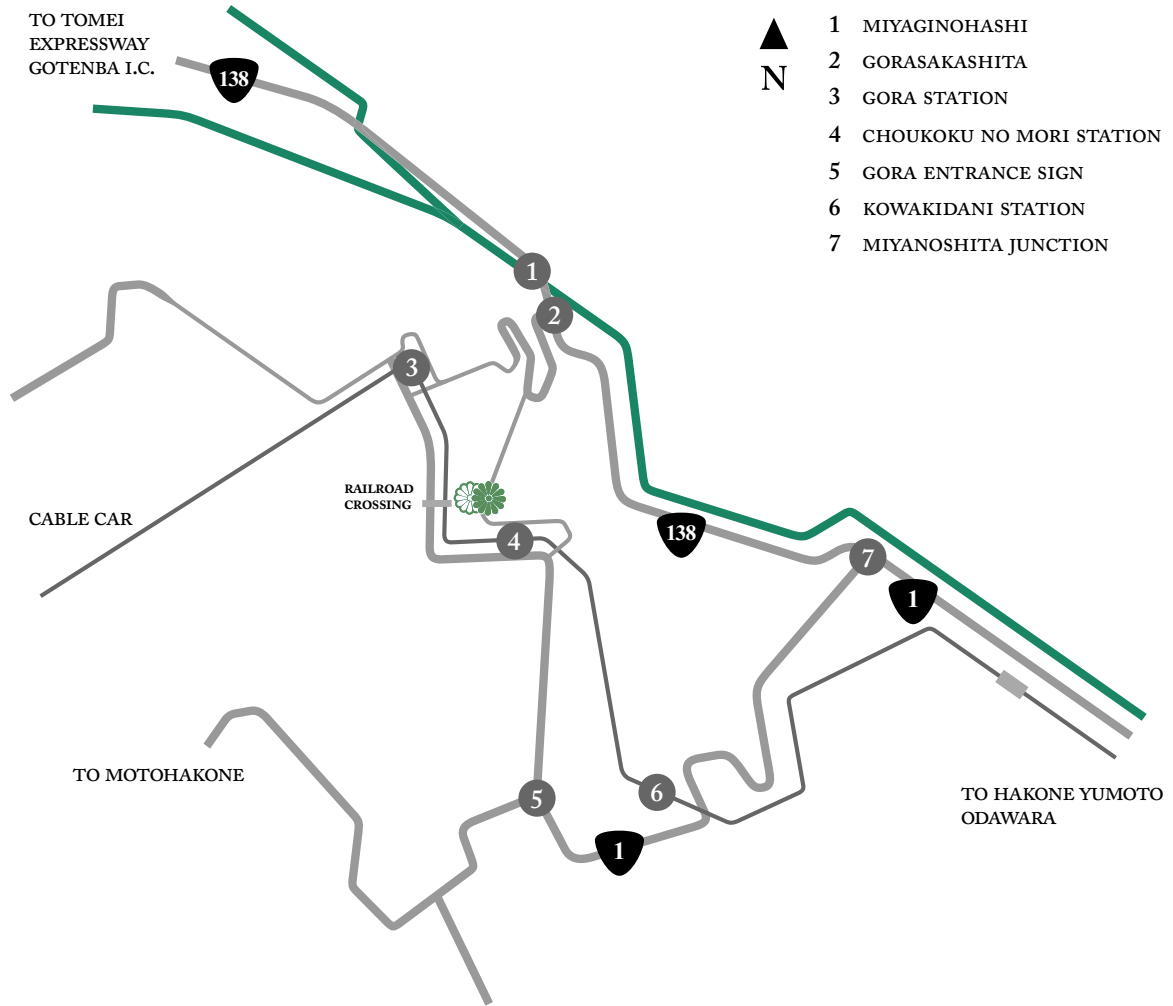

ACCESS MAP

ACCESS INFORMATION

TO TRAIN

* FROM GORA STATION TO GORAKADAN 3min. BY FOOT

TO CAR