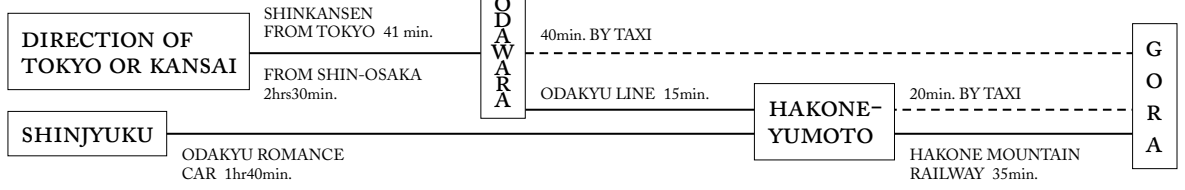

ACCESS MAP

ACCESS INFORMATION

TO TRAIN

* FROM GORA STATION TO GORAKADAN 3min. BY FOOT

TO CAR